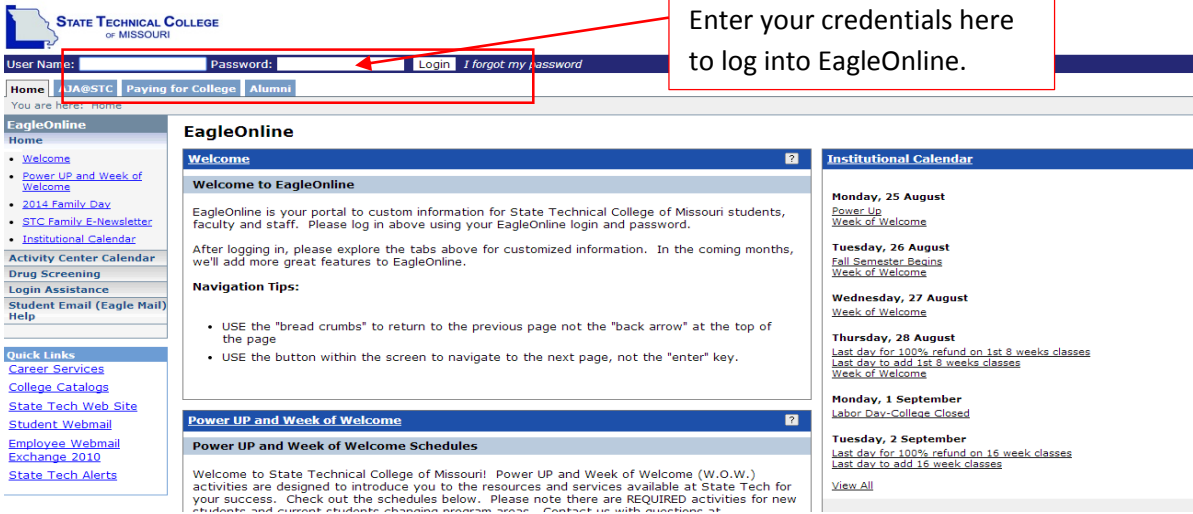

# LOGGING INTO EAGLE LMS - MOODLE

Click here to go to EagleOnline.

State Technical College of Missouri's url is [www.statetechmo.edu](http://www.statetechmo.edu).

Enter your credentials here to log into EagleOnline.

EagleOnline's url is <https://eagleonline.statetechmo.edu>

Click here to view your courses through EagleLMS-Moodle.