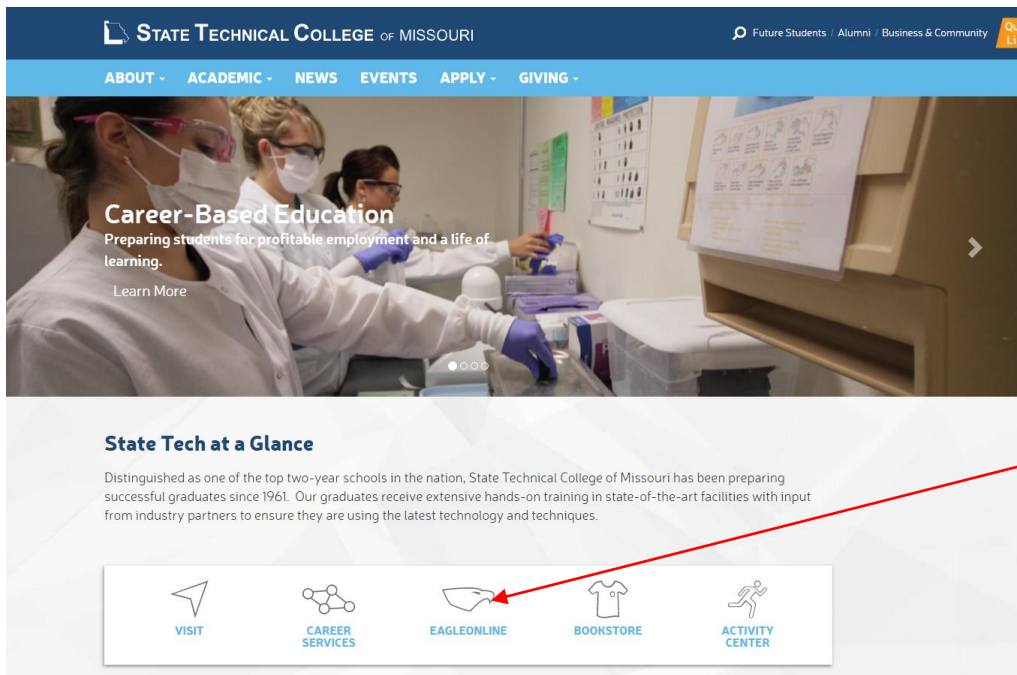

# LOGGING INTO EAGLE LMS - MOODLE

Click here to go to EagleOnline.

State Technical College of Missouri's url is [www.statetechmo.edu](http://www.statetechmo.edu).

Enter your credentials here to log into EagleOnline.

EagleOnline's url is <https://eagleonline.statetechmo.edu>

Click here to view your courses through EagleLMS-Moodle.