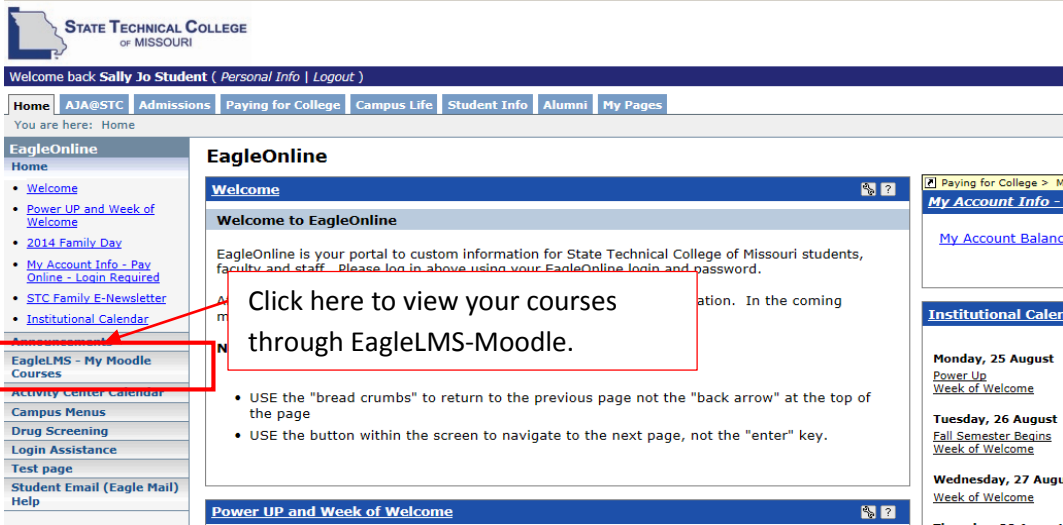

Click here to view your courses through EagleLMS-Moodle.