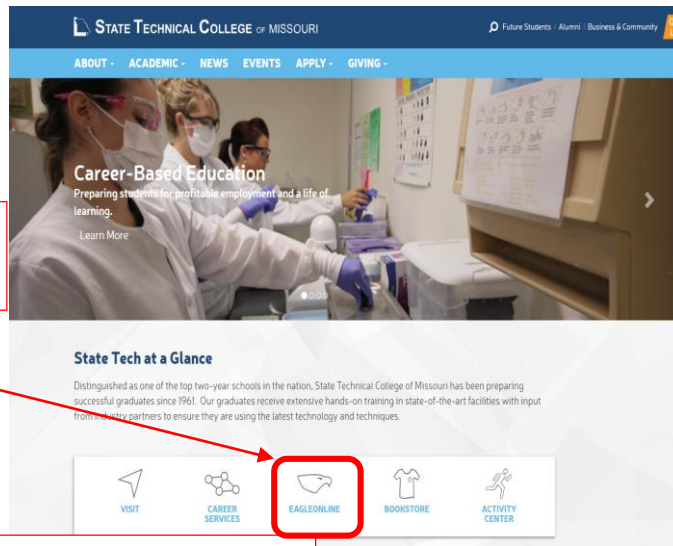

State Tech's home page:
www.statetechmo.edu
Click EagleOnline login button

EagleOnline Login (<https://eagleonline.statetechmo.edu>)

*EagleOnline User name is your first name.last name
(All lower case letters)*